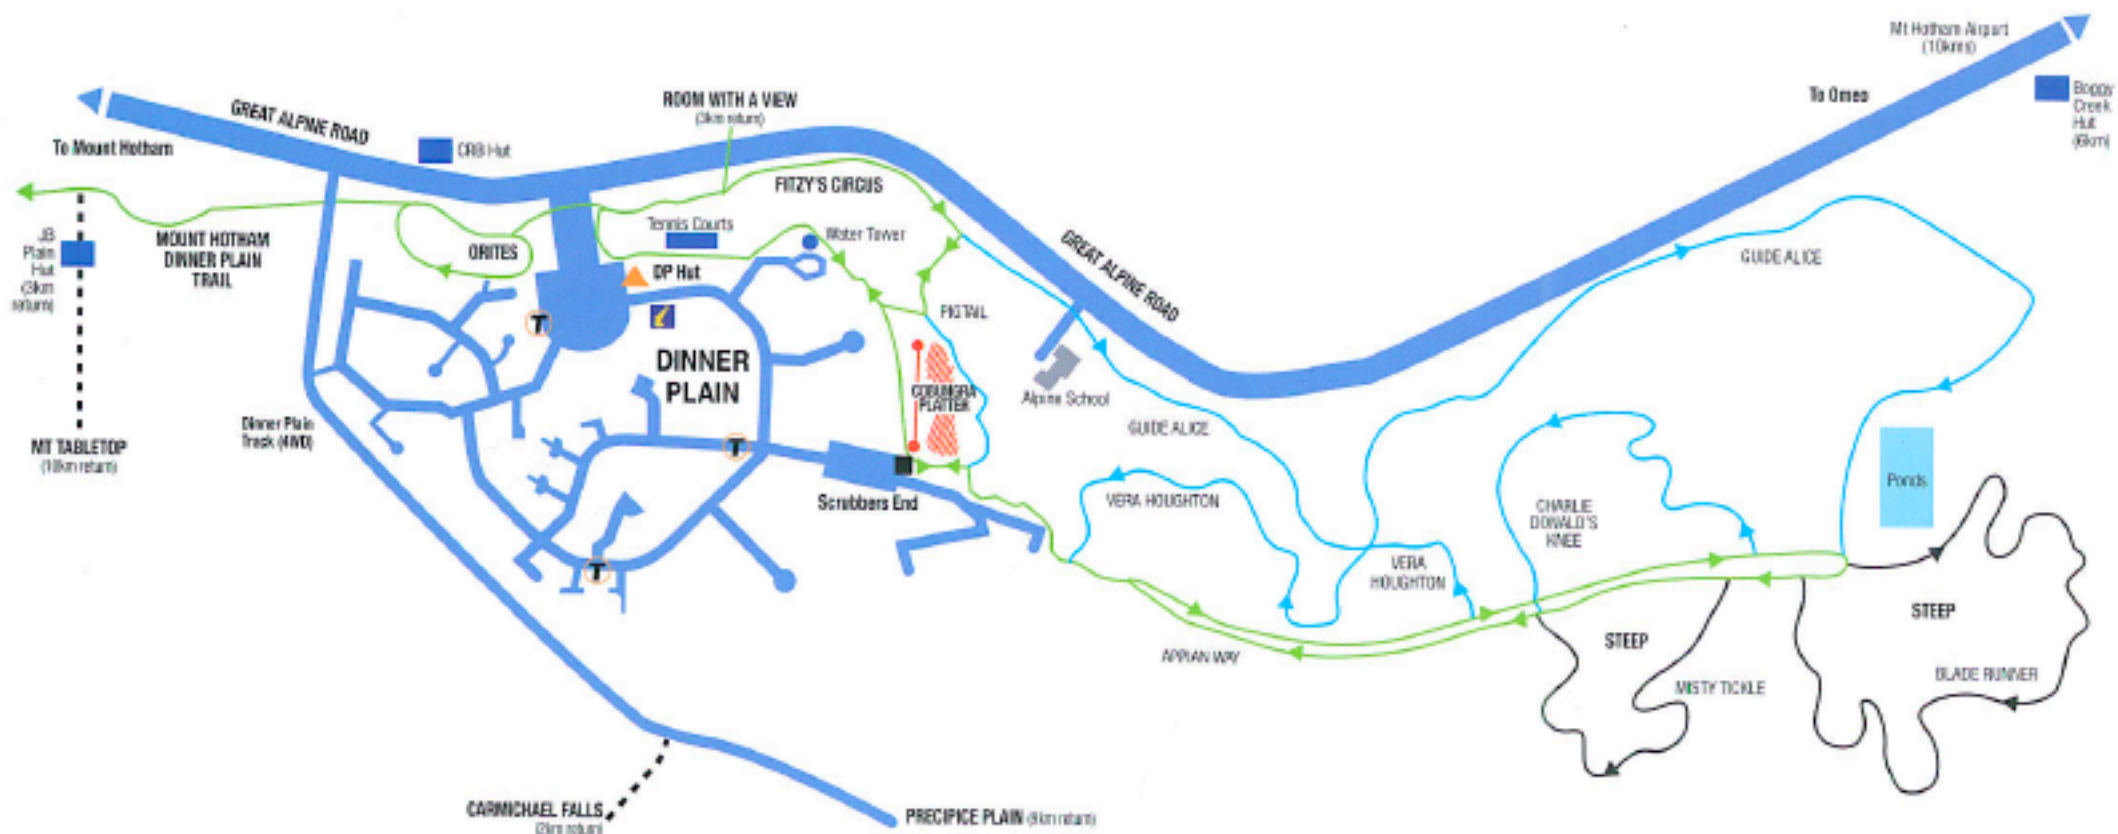

DINNER PLAIN WALKING TRAILS

- Easiest
- More Difficult
- Most Difficult

- Walking Track
- Road
- Alpine Skiing

- DP Hut
 - Toilets
 - BBQ
 - Playground

- Scrubbers End Shelter
 - Toilets
 - BBQ
- Bus Stop

- Walks Start Here**
(all trail distances are approximate from DP Hut)
- Dinner Plain Cross Country Trail
- Village Trails
- Mount Hotham Dinner Plain Trail

- Carmichael Falls
- JB Plain
- Mt Tabletop

Dinner Plain Central Reservations & Accommodation Service P/L A.B.N. 39 583 699 176
 P.O. Box 48 Dinner Plain Vic 3898
 Telephone: 03 5159 6451 • Facsimile: 03 5159 6515
 Email: info@dinnerplain.com • Toll Free: 1800 670 019